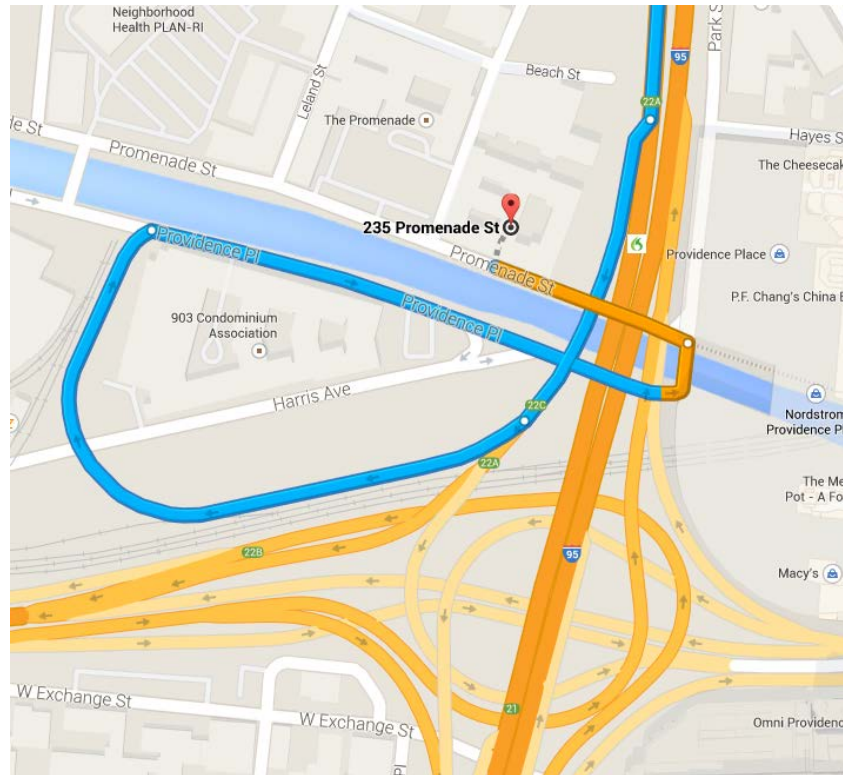

**Directions from Route 95 South
for
Healthcentric Advisors
235 Promenade Street
The Foundry Corporate Center
Suite 500 (5th floor)
Providence, RI 02908
401.528.3200**

- **Exit to the right at Exit 22 A/B/C**
- **Stay to the right taking Exit 22C**
- **Turn right at the end of the exit ramp onto Providence Place**
- **Follow Providence Place in the left lane as it curves in the opposite direction, turning left at the traffic light onto Promenade Street**
- **235 Promenade Street is the first building on your right**

**Directions from Route 95 North / 195 West
for
Healthcentric Advisors
235 Promenade Street
The Foundry Corporate Center
Suite 500 (5th floor)
Providence, RI 02908
401.528.3200**

- **Exit from Route 95 North to the right at Exits 22 A/B/C (Downtown, Routes 6 / 10 West, Hartford)**
- **Exit left at the fork on the exit ramp to Exit 22 B-C (Routes 6 / 10 West, Providence Place)**
- **Exit right at the next fork to Exit 22 C (Providence Place)**
- **Turn right at the end of the exit ramp onto Providence Place**
- **Follow Providence Place in the left lane as it curves in the opposite direction, turning left at the traffic light onto Promenade Street**
- **235 Promenade Street is the first building on your right**