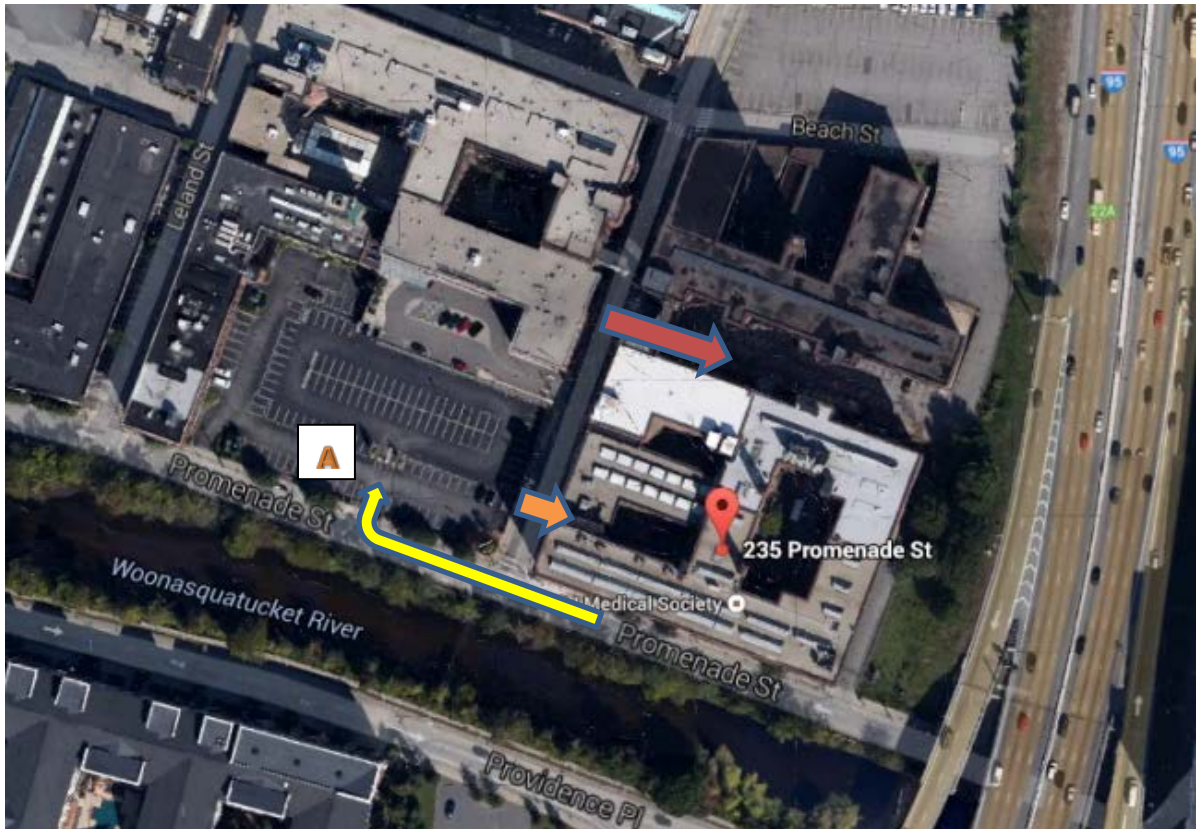

**Visitor Parking
for
Healthcentric Advisors
235 Promenade Street
The Foundry Corporate Center
Suite 500 (5th floor)
Providence, RI 02908
401.528.3200**

- **After rounding the horseshoe curve from Providence Place to Promenade Street, drive past the 235 Promenade Street Building on your right and the street immediately adjacent to it (Holden Street)**
- **Immediately past Holden Street turn right into Visitor Parking Lot A (identified by the yellow curved arrow above)**
- **Visitors utilizing Parking Lot A can enter the Foundry Office Building entrance on Holden Street (orange arrow) and take the stairs or elevator to the north side of the building to access the elevator to the 5th floor**
- **Visitors utilizing Parking Lot A can also walk up Holden Street and enter the north entrance to the Foundry Office Building (red arrow) and take one elevator to the 5th floor**