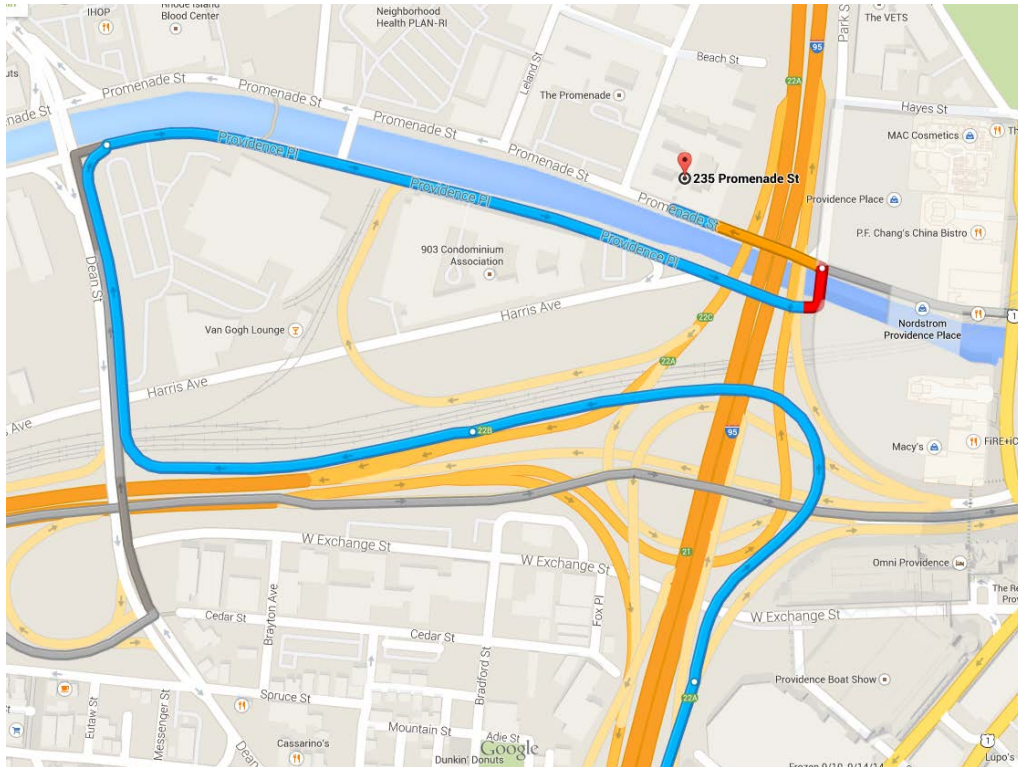

**Directions from Route 95 South
for
Healthcentric Advisors
235 Promenade Street
The Foundry Corporate Center
Suite 500 (5th floor)
Providence, RI 02908
401.528.3200**

- **Exit to the right at Exit 22 A/B/C**
- **Stay to the right taking Exit 22C**
- **Turn right at the end of the exit ramp onto Providence Place**
- **Follow Providence Place in the left lane as it curves in the opposite direction, turning left at the traffic light onto Promenade Street**
- **235 Promenade Street is the first building on your right**

**Directions from Route 95 North / 195 West
for
Healthcentric Advisors
235 Promenade Street
The Foundry Corporate Center
Suite 500 (5th floor)
Providence, RI 02908
401.528.3200**

- **Exit from Route 95 North to the right at Exits 22 A/B/C (Downtown, Routes 6 / 10 West, Hartford)**
- **Exit left at the fork on the exit ramp to Exit 22 B-C (Routes 6 / 10 West, Providence Place)**
- **Exit right at the next fork to Exit 22 C (Providence Place)**
- **Turn right at the end of the exit ramp onto Providence Place**
- **Follow Providence Place in the left lane as it curves in the opposite direction, turning left at the traffic light onto Promenade Street**
- **235 Promenade Street is the first building on your right**