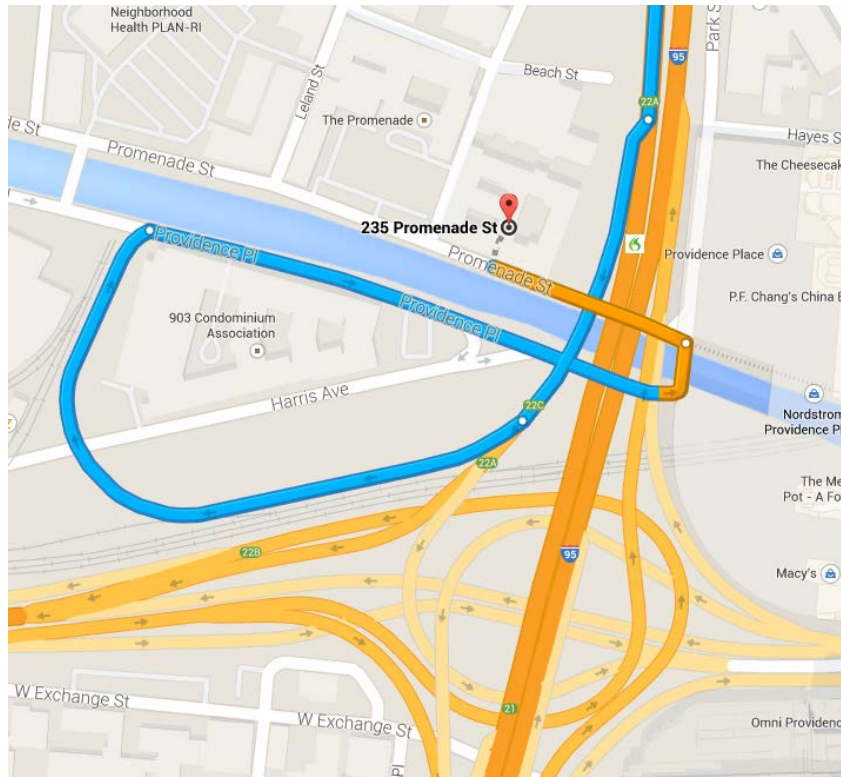

**Directions from Route 95 South
for
Healthcentric Advisors
235 Promenade Street
The Foundry Corporate Center
Suite 500 (5th floor)
Providence, RI 02908
401.528.3200**

- **Exit to the right at Exit 22 A/B/C**
- **Stay to the right taking Exit 22C**
- **Turn right at the end of the exit ramp onto Providence Place**
- **Follow Providence Place in the left lane as it curves in the opposite direction, turning left at the traffic light onto Promenade Street**
- **235 Promenade Street is the first building on your right**

**Directions from Route 95 North / 195 West
for
Healthcentric Advisors
235 Promenade Street
The Foundry Corporate Center
Suite 500 (5th floor)
Providence, RI 02908
401.528.3200**

- **Exit from Route 95 North to the right at Exits 22 A/B/C (Downtown, Routes 6 / 10 West, Hartford)**
- **Exit left at the fork on the exit ramp to Exit 22 B-C (Routes 6 / 10 West, Providence Place)**
- **Exit right at the next fork to Exit 22 C (Providence Place)**
- **Turn right at the end of the exit ramp onto Providence Place**
- **Follow Providence Place in the left lane as it curves in the opposite direction, turning left at the traffic light onto Promenade Street**
- **235 Promenade Street is the first building on your right**